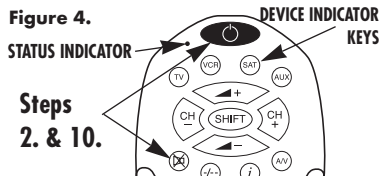

4. Press the TV DEVICE INDICATOR key once. The STATUS INDICATOR and the DEVICE INDICATOR should now both be RED.